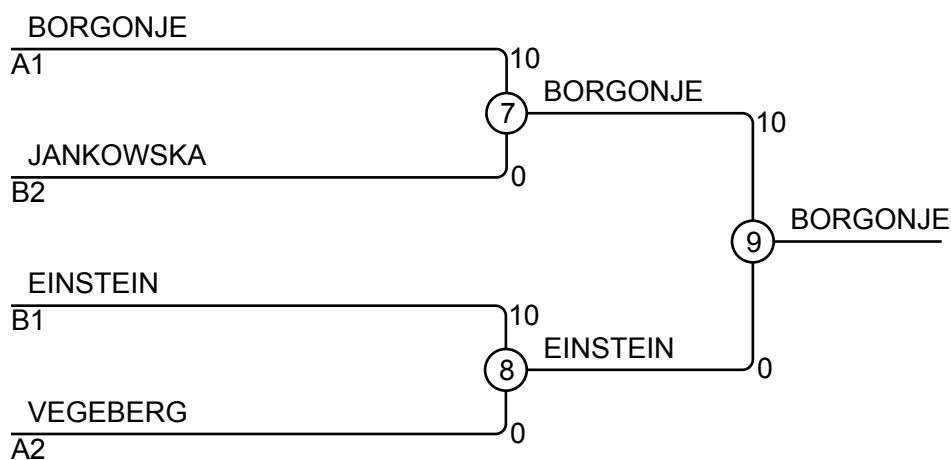

JSWOP 2014-09-27 Stockholm W21-52

Competitors: 6

Competitors A

#	Name	Grade	Club	1	2	3	Wins	Pts	Pos
1	VEGEBERG Emilie	1.dan	DEN/Denmark			10	1	10	2
2	BORGONJE Paula	1.dan	NED/Netherlands	10		10	2	20	1
3	GLISZCZYNSKA Karina	1.kyu	POL/Poland				0	0	3

Matches A

Match	White	Blue	Result	Time
1	VEGEBERG Emilie 1 2	BORGONJE Paula	0 - 10	2:24
3	VEGEBERG Emilie 1 3	GLISZCZYNSKA Karina	10 - 0	2:54
5	BORGONJE Paula 2 3	GLISZCZYNSKA Karina	10 - 0	1:25

Competitors B

#	Name	Grade	Club	4	5	6	Wins	Pts	Pos
4	EINSTEIN Nellie	1.kyu	SWE/Sweden		10	10	2	20	1
5	JANKOWSKA Dominika	1.kyu	POL/Poland			1	1	1	2
6	MARTENS Marlynn	1.dan	NED/Netherlands				0	0	3

Matches B

Match	White	Blue	Result	Time
2	EINSTEIN Nellie 4 5	JANKOWSKA Dominika	10 - 0	2:51
4	EINSTEIN Nellie 4 6	MARTENS Marlynn	10 - 0	1:05
6	JANKOWSKA Dominika 5 6	MARTENS Marlynn	1 - 0	4:00

Results

Pos	Name
1	BORGONJE Paula, NED/Netherlands
2	EINSTEIN Nellie, SWE/Sweden
3	JANKOWSKA Dominika, POL/Poland
3	VEGEBERG Emilie, DEN/Denmark