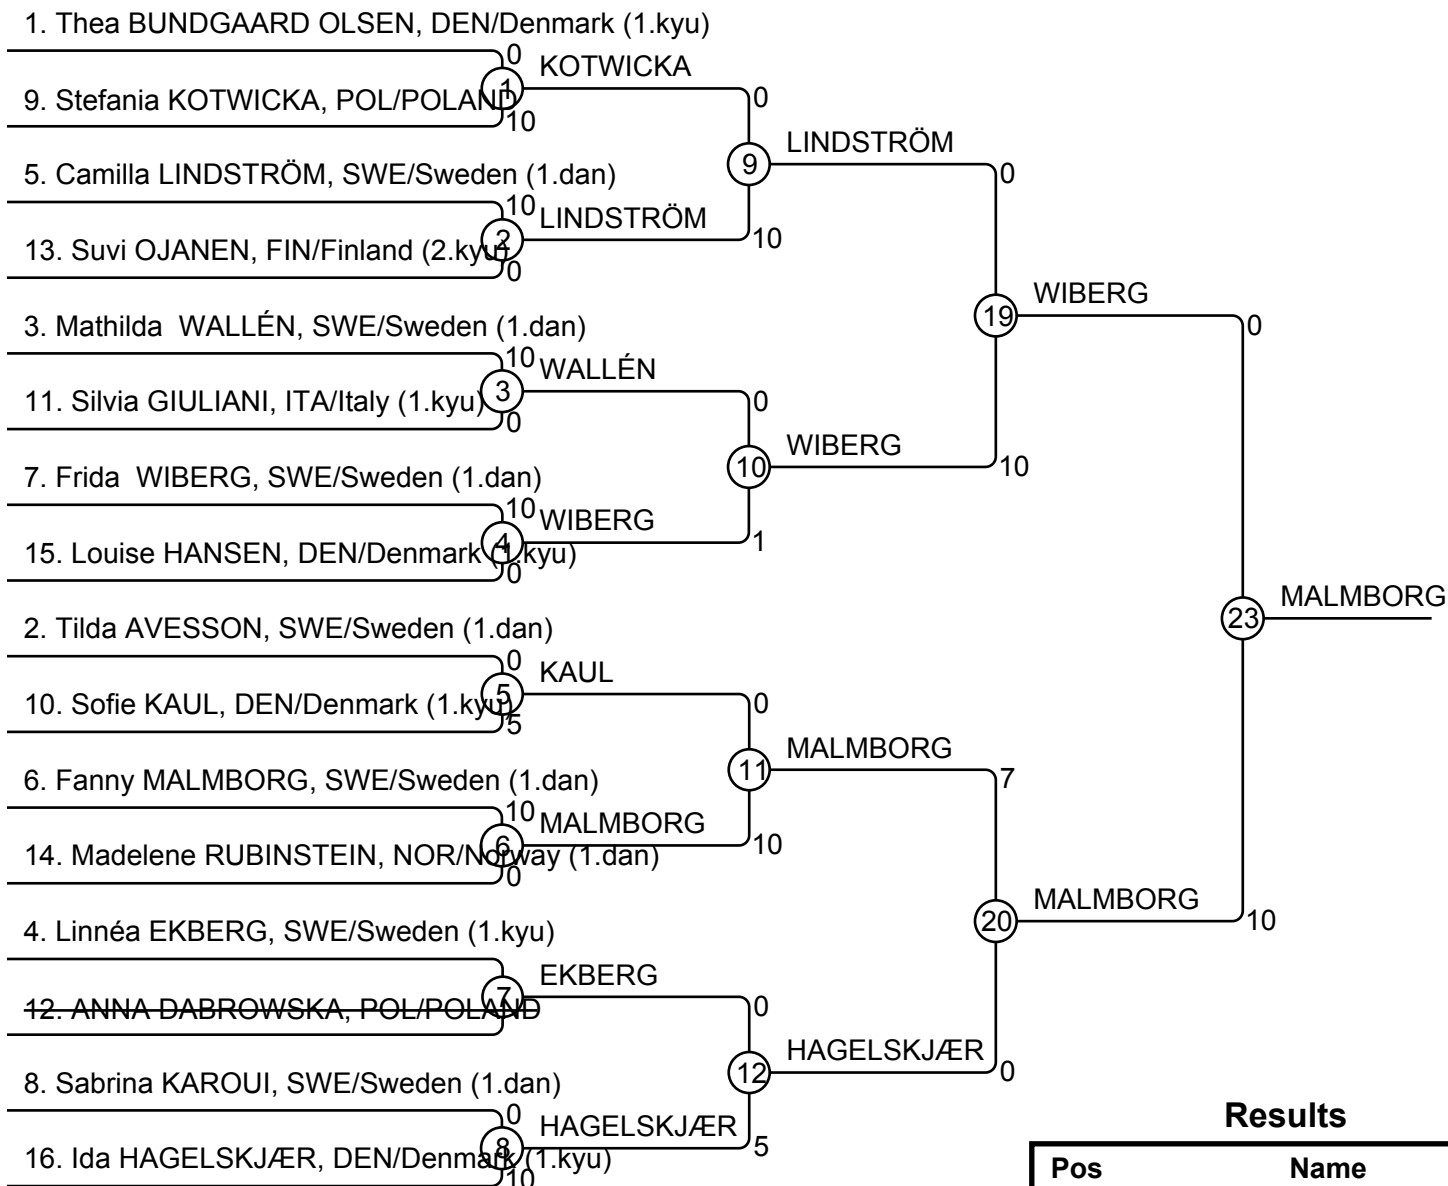

# JSWOP 2013 2013-09-28 Stockholm W21-57

Competitors: 16

## Results

Pos	Name
1	Fanny MALMBORG, SWE/Sweden
2	Frida WIBERG, SWE/Sweden
3	Mathilda WALLÉN, SWE/Sweden
3	Camilla LINDSTRÖM, SWE/Sweden
5	Ida HAGELSKJÆR, DEN/Denmark
5	Madelene RUBINSTEIN, NOR/Norway
7	Stefania KOTWICKA, POL/POLAND
7	Linnéa EKBERG, SWE/Sweden