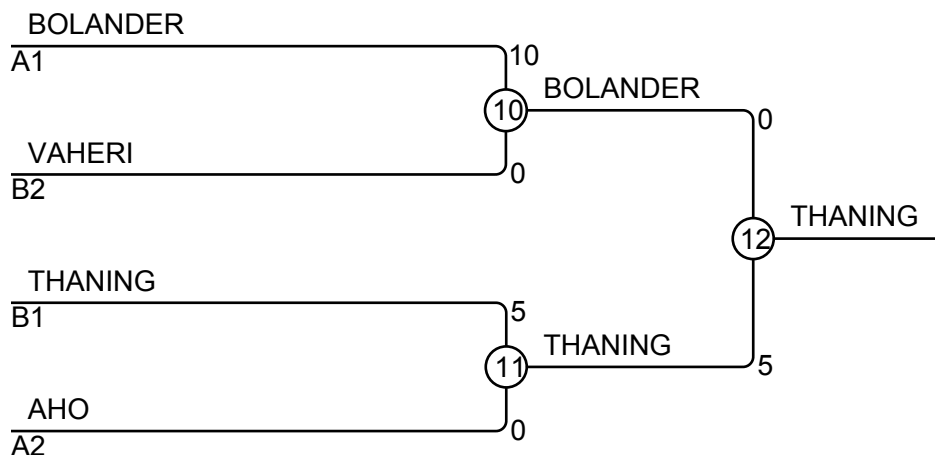

Competitors B

#	Name	Grade	Club	5	6	7	Wins	Pts	Pos
5	Malin NILSSON	1.kyu	SWE				0	0	3
6	Tove THANING	1.kyu	SWE	10		5	2	15	1
7	Vilma VAHERI	1.kyu	FIN	10			1	10	2

Matches B

Match	White	Blue	Result	Time
3	Malin NILSSON	5 6 Tove THANING	0 - 10	0:59
6	Malin NILSSON	5 7 Vilma VAHERI	0 - 10	1:40
9	Tove THANING	6 7 Vilma VAHERI	5 - 0	3:00