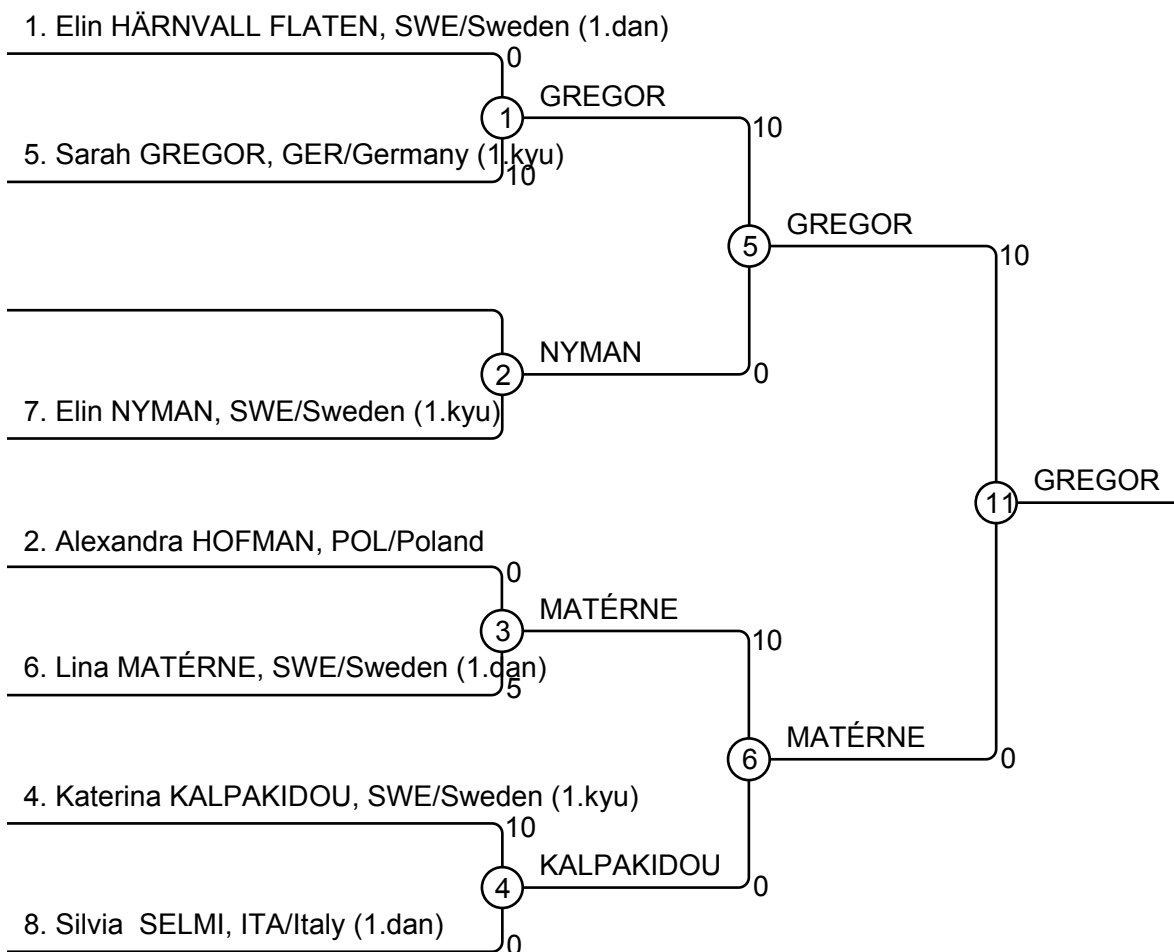

# JSWOP 2013 2013-09-28 Stockholm W21-70

Competitors: 7

## Results

Pos	Name
1	Sarah GREGOR, GER/Germany
2	Lina MATÉRNE, SWE/Sweden
3	Katerina KALPAKIDOU, SWE/Sweden
3	Elin NYMAN, SWE/Sweden
5	Elin HÄRNVALL FLATEN, SWE/Sweden
5	Silvia SELMI, ITA/Italy
7	
7	Alexandra HOFMAN, POL/Poland